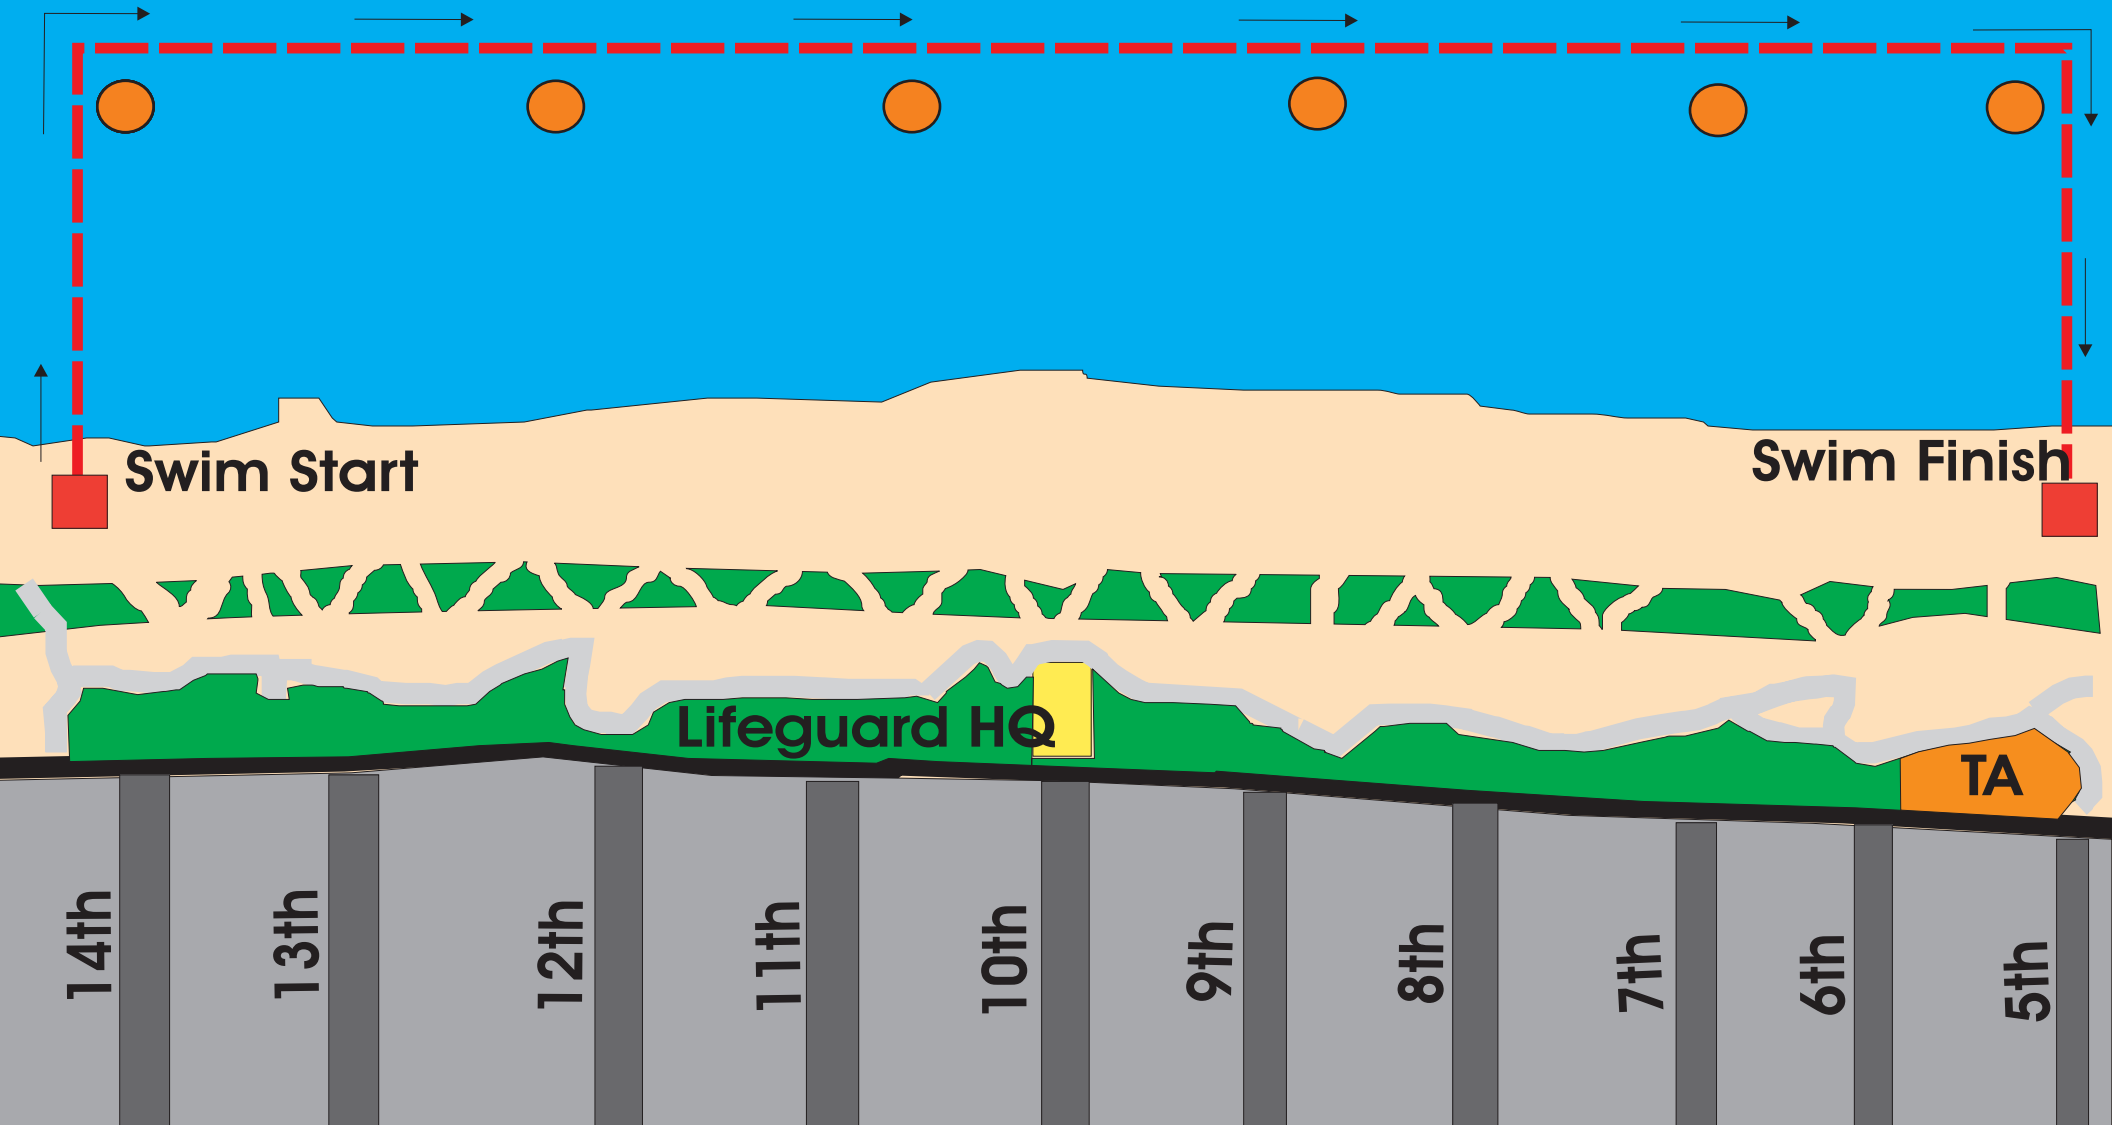

# Nautica South Beach Triathlon Olympic Distance Swim Course

Swim Start

Swim Finish

Lifeguard HQ

TA

14th

13th

12th

11th

10th

9th

8th

7th

6th

5th